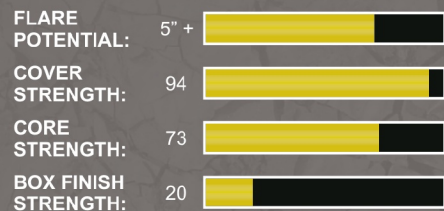

CLAW THROUGH THE COMPETITION

To watch the Primal video, scan this QR code.

CONDITION: MEDIUM TO HEAVY OIL

The MOTIV™ Primal™ TV4 is the instinctive weapon for low to moderate rev bowlers that want to cross more boards down the lane in medium to heavy oil.

INNER CORE: THRUST™

The proven Thrust™ core is at the heart of the Primal™. The 2.54 RG (15# ball) provides length and strong backend continuation. This compliments the coverstock incredibly well.

COVERSTOCK: VICIOUS™ PEARL REACTIVE

The skin on the Primal™ TV4 is the new Vicious™ Pearl Reactive. It has more surface texture (Higher Ra Value). This helps low to moderate rev bowlers create more hook. High rev bowlers will see a smooth strong backend motion.

FINISH: 2000 WET SAND / POWER GEL® POLISH

The Primal™ TV4 is sanded to 2000 at the factory and finished with MOTIV Power Gel® Polish.

BALL RATINGS (Scale 1-100)

NEOMARK™
COVERSTOCK GRAPHICS

(((REVERB™)))
OUTER CORE